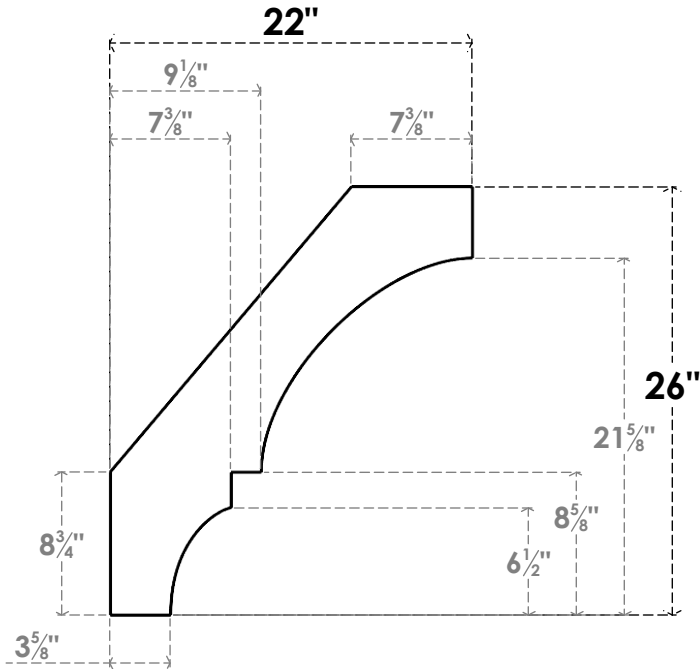

ITEM NUMBER: BRCPC035X22000X26000BOA

3 1/2"W X 22"D X 26"H BALBOA ARCHITECTURAL GRADE PVC CLOSED KNEE BRACE

SIDE PROFILE

FRONT PROFILE

ISOMETRIC

EKENA MILLWORK
2300 WEST MAIN ST.
CLARKSVILLE, TX 75426
TOLL FREE: 866-607-0453
WWW.EKENAMILLWORK.COM