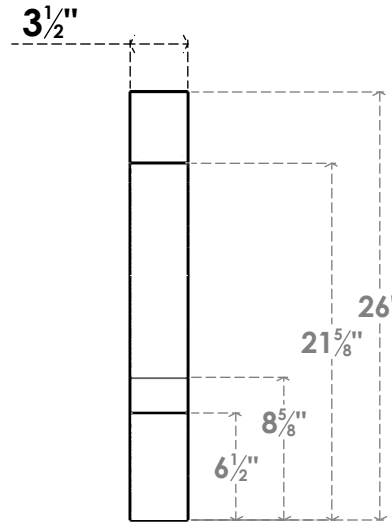

ITEM NUMBER: BRCPC035X22000X26000BOA

3 1/2"W X 22"D X 26"H BALBOA ARCHITECTURAL GRADE PVC CLOSED KNEE BRACE

SIDE PROFILE

FRONT PROFILE

ISOMETRIC

EKENA MILLWORK
2300 WEST MAIN ST.
CLARKSVILLE, TX 75426
TOLL FREE: 866-607-0453
WWW.EKENAMILLWORK.COM

NOTES

1. INSTALLATION TO BE COMPLETED IN ACCORDANCE WITH MANUFACTURER'S SPECIFICATIONS.
2. DRAWING MAY NOT BE TO SCALE
3. THIS DRAWING IS INTENDED FOR DESIGN AND PLANNING PURPOSES ONLY.
4. ALL INFORMATION CONTAINED HEREIN WAS CURRENT AT THE TIME OF DEVELOPMENT BUT MUST BE REVIEWED AND APPROVED BY THE PRODUCT MANUFACTURER TO BE CONSIDERED ACCURATE.
5. ARCHITECTURAL GRADE PVC PRODUCTS ARE MADE FROM EXPANDED CELLULAR PVC AND COME NATURALLY WHITE BUT MAY BE PAINTED